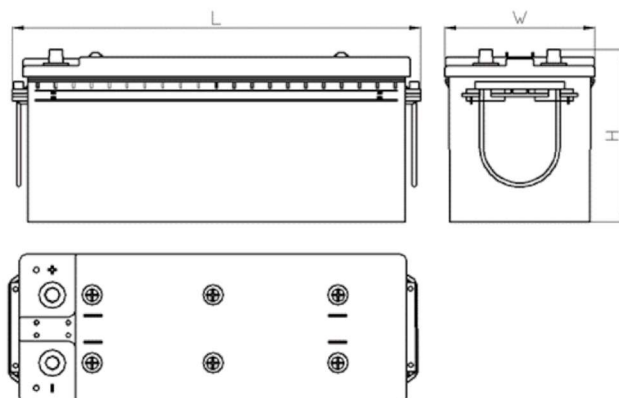

TECHNISCHES DATENBLATT

Nummer	761358008
TECHNISCHE DATEN	
Nennkapazität (Ah)	135Ah
Nennspannung (V)	12V
Kaltstartstrom (A)EN	800
Länge (mm) [L]	514
Szerokość (mm) [W]	189
Höhe (mm) [H]	220
Batteriegewicht (kg) +/- 10%	33,7
Polausführung	8 (Links +)
Schaltung	1
Bodenleiste	B00
Ladeanzeige	x
Ladestrom	Ca. 1/10 Nennkapazität
Ladespannung	14,8 V
Typ / Technologie	Blei-Säure-Batterie (Ca-Ca) / X-Classe

*STANDARD-ERSATZ Varta: - (Scheck)

MASTER-SPORT Automobiltechnik (MS) GmbH
Leopoldstr. 244 80807 München
Tel: +48 18 35 35 475 E-mail: sekretariat@master-sport.de

ISO 9001

ISO IATF 16949*

CERTIFIED

AEO

CERTIFIED

www.tecdoc.de

www.teccom.de