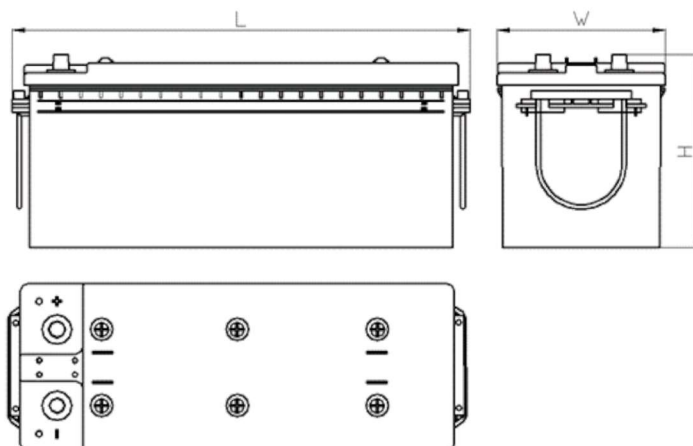

CERTIFIED

AEO

CERTIFIED

www.tecdoc.de

www.teccom.de

TECHNICAL DATA SHEET

Catalog number	762101303
TECHNICAL DATA	
Capacity (Ah)	210Ah
Voltage (V)	12V
Cold cranking performance (A)EN	1300
Length (mm) [L]	513
Width (mm) [W]	276
Height (mm) [H]	236
Weight (kg) +/- 10%	57,0
Connection layout	3 (Left +)
Tips	1
Base hold-down	B00
Charge indicator	x
Charging current	Approx. 1/10 Rated Capacity
Charging voltage	14,8 V
Type / Technology	Lead-Acid (Ca-Ca) / X-Classe