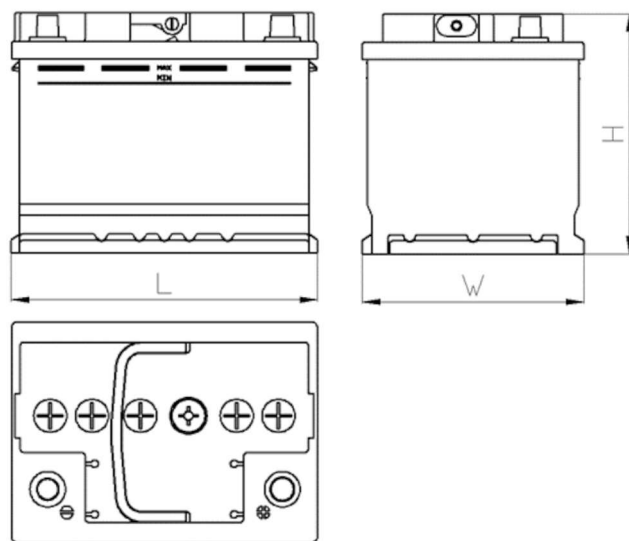

CERTIFIED

AEO

CERTIFIED

www.tecdoc.de

www.teccom.de

TECHNICAL DATA SHEET

Catalog number	780403802
TECHNICAL DATA	
Capacity (Ah)	40Ah
Voltage (V)	12V
Cold cranking performance (A)EN	380
Lenght (mm) [L]	207
Width (mm) [W]	175
Height (mm) [H]	175
Weight (kg) +/- 10%	13,0
Connection layout	2 (Right +)
Tips	1
Base hold-down	B13
Charge indicator	x
Charging current	Approx. 1/10 Rated Capacity
Charging voltage	14,8 V
Type / Technology	Lead-Acid (Ca-Ca) / X-Classe