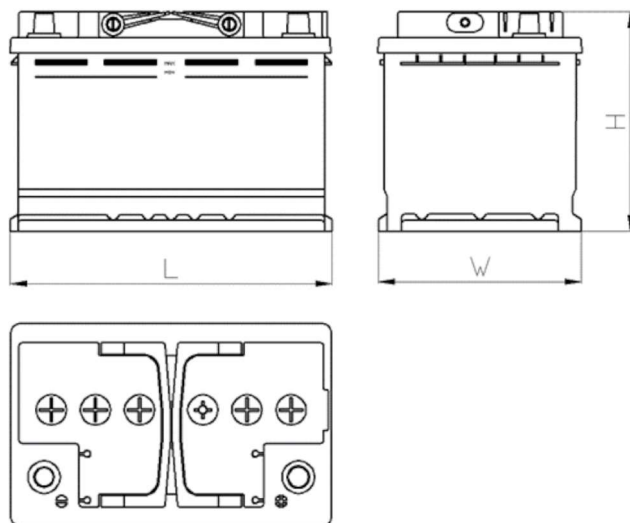

TECHNISCHES DATENBLATT

Nummer	780888002
TECHNISCHE DATEN	
Nennkapazität (Ah)	88Ah
Nennspannung (V)	12V
Kaltstartstrom (A)EN	800
Länge (mm) [L]	278
Szerokość (mm) [W]	175
Höhe (mm) [H]	190
Batteriegewicht (kg) +/- 10%	19,0
Polausführung	2 (Rechts +)
Schaltung	1
Bodenleiste	B13
Ladeanzeige	✓
Ladestrom	Ca. 1/10 Nennkapazität
Ladespannung	14,8 V
Typ / Technologie	Blei-Säure-Batterie (Ca-Ca) / X-Classe

*STANDARD-ERSATZ Varta: - (Scheck)

MASTER-SPORT Automobiltechnik (MS) GmbH
Leopoldstr. 244 80807 München
Tel: +48 18 35 35 475 E-mail: sekretariat@master-sport.de

ISO 9001

ISO IATF 16949*

CERTIFIED

AEO

CERTIFIED

www.tecdoc.de

www.teccom.de