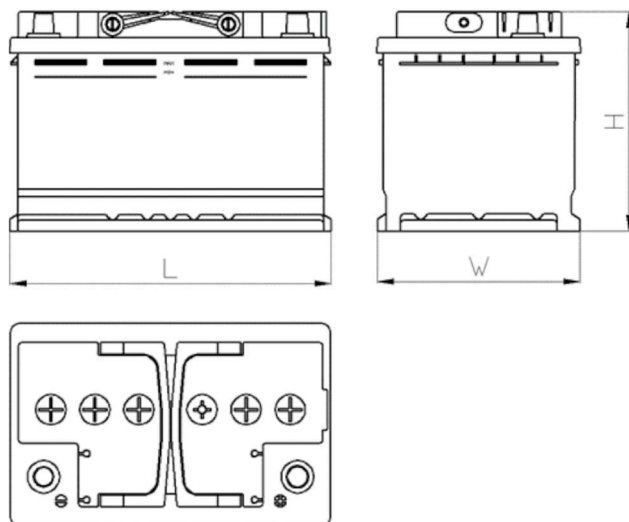

CERTIFIED

AEO

CERTIFIED

www.tecdoc.de

www.teccom.de

TECHNICAL DATA SHEET

Catalog number	780908002
TECHNICAL DATA	
Capacity (Ah)	90Ah
Voltage (V)	12V
Cold cranking performance (A)EN	800
Length (mm) [L]	353
Width (mm) [W]	175
Height (mm) [H]	175
Weight (kg) +/- 10%	20,2
Connection layout	2 (Right +)
Tips	1
Base hold-down	B13
Charge indicator	✓
Charging current	Approx. 1/10 Rated Capacity
Charging voltage	14,8 V
Type / Technology	Lead-Acid (Ca-Ca) / X-Classe