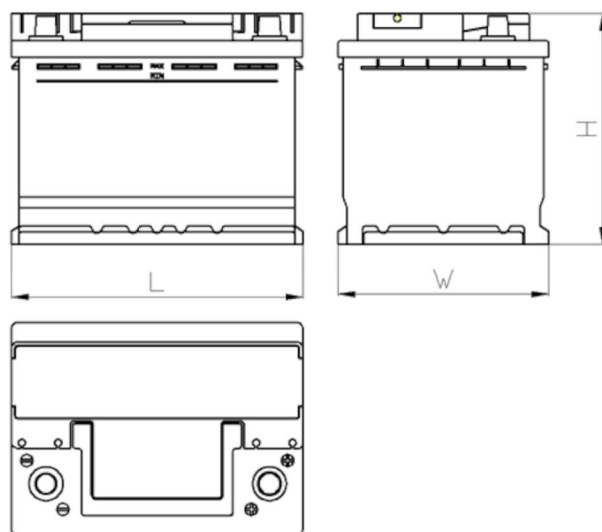

TECHNISCHES DATENBLATT

Nummer	790605600
TECHNISCHE DATEN	
Nennkapazität (Ah)	60Ah
Nennspannung (V)	12V
Kaltstartstrom (A)EN	560
Länge (mm) [L]	242
Szerokość (mm) [W]	175
Höhe (mm) [H]	175
Batteriegewicht (kg) +/- 10%	-
Polausführung	0 (Rechts +)
Schaltung	1
Bodenleiste	B13
Ladeanzeige	x
Ladestrom	Ca. 1/10 Nennkapazität
Ladespannung	14,8 V
Typ / Technologie	Blei-Säure-Batterie (Ca-Ca) / X-Classe

*STANDARD-ERSATZ Varta: - (Scheck)

MASTER-SPORT Automobiltechnik (MS) GmbH
Leopoldstr. 244 80807 München
Tel: +48 18 35 35 475 E-mail: sekretariat@master-sport.de

ISO 9001

ISO IATF 16949*

CERTIFIED

AEO

CERTIFIED

www.tecdoc.de

www.teccom.de