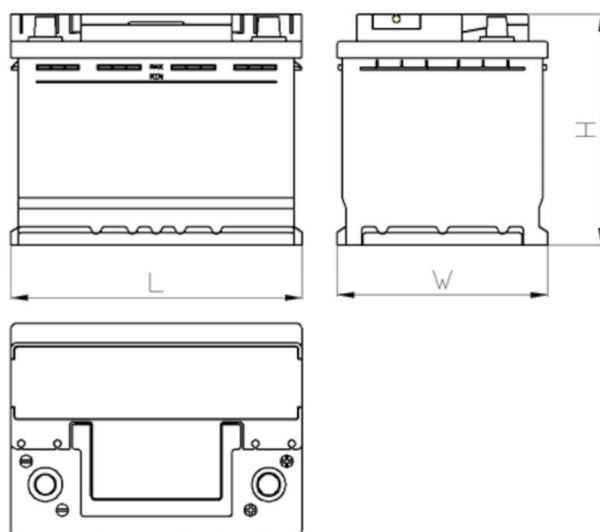

AEO

CERTIFIED

www.tecdoc.de

www.teccom.de

TECHNICAL DATA SHEET

Catalog number	790706500
TECHNICAL DATA	
Capacity (Ah)	70Ah
Voltage (V)	12V
Cold cranking performance (A)EN	650
Length (mm) [L]	278
Width (mm) [W]	175
Height (mm) [H]	175
Weight (kg) +/- 10%	-
Connection layout	0 (Right +)
Tips	1
Base hold-down	B13
Charge indicator	x
Charging current	Approx. 1/10 Rated Capacity
Charging voltage	14,8 V
Type / Technology	Lead-Acid (Ca-Ca) / X-Classe